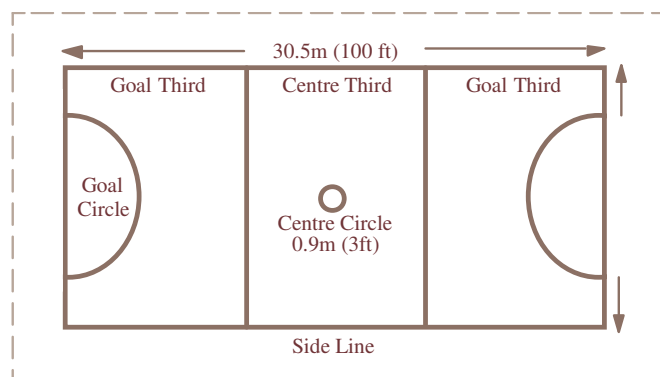

AYLESBURY & DISTRICT NETBALL LEAGUE

Season 2009/10

Team Bench Allocation

Home Team = 1st team in the fixture

Away team = 2nd team in the fixture

Example Fixtures - A v B, H v D, E v I

Home Teams = A, H, E

Away Teams = B, D, I

Home Team Bench